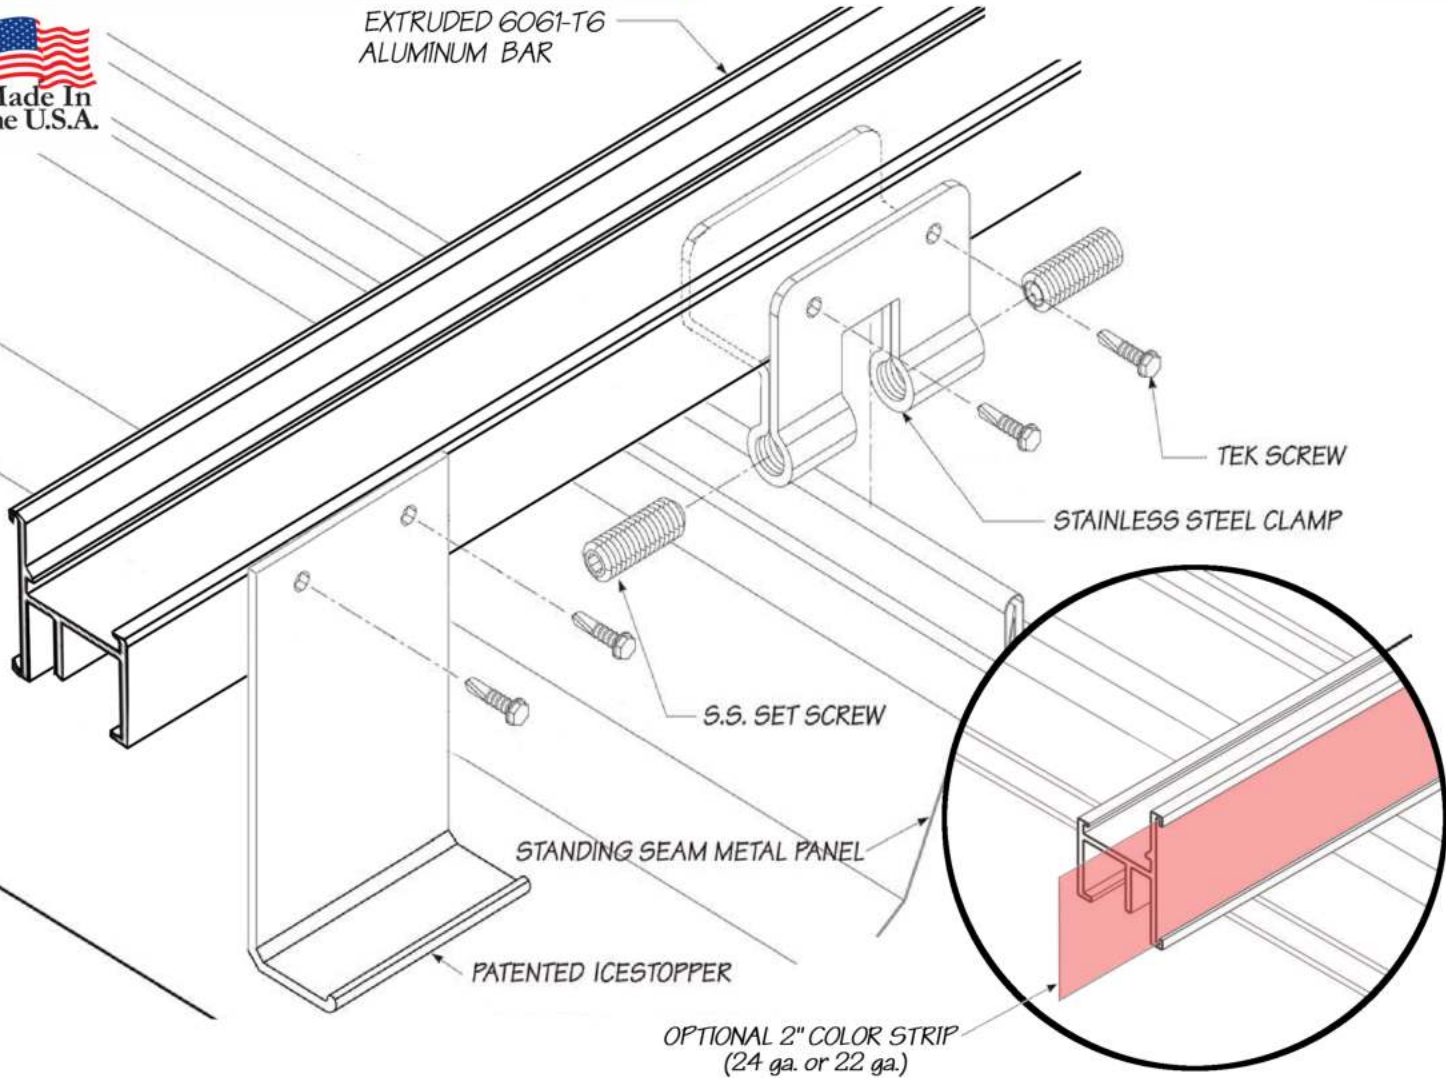

# ColorBar

1 (800) 766-5291  
(717)737-4398

[www.SNOBLOX-SNOJAX.com](http://www.SNOBLOX-SNOJAX.com)

EXTRUDED 6061-T6  
ALUMINUM BAR

**Call Today For A Quote!**

ColorBar is a year-round, extruded aluminum bar designed for maximum retention time. ColorBar can be color matched to the roof with 2" metal color strips, available from us in 36 standard colors, or using a piece of the actual leftover roof panels. Systems can be designed for most roof panels with top-loading, non-penetrating, stainless steel clamp-on attachment or aluminum screw down colorbrackets. Optional Ice Stoppers can be used to prevent snow and ice from sliding under the rail for maximum holding efficiency.

Placement in just isolated areas such as chimneys, doorways, vents and partial roof sections is NOT recommended.

For quick cost estimates, please visit [www.spacingtool.com](http://www.spacingtool.com).