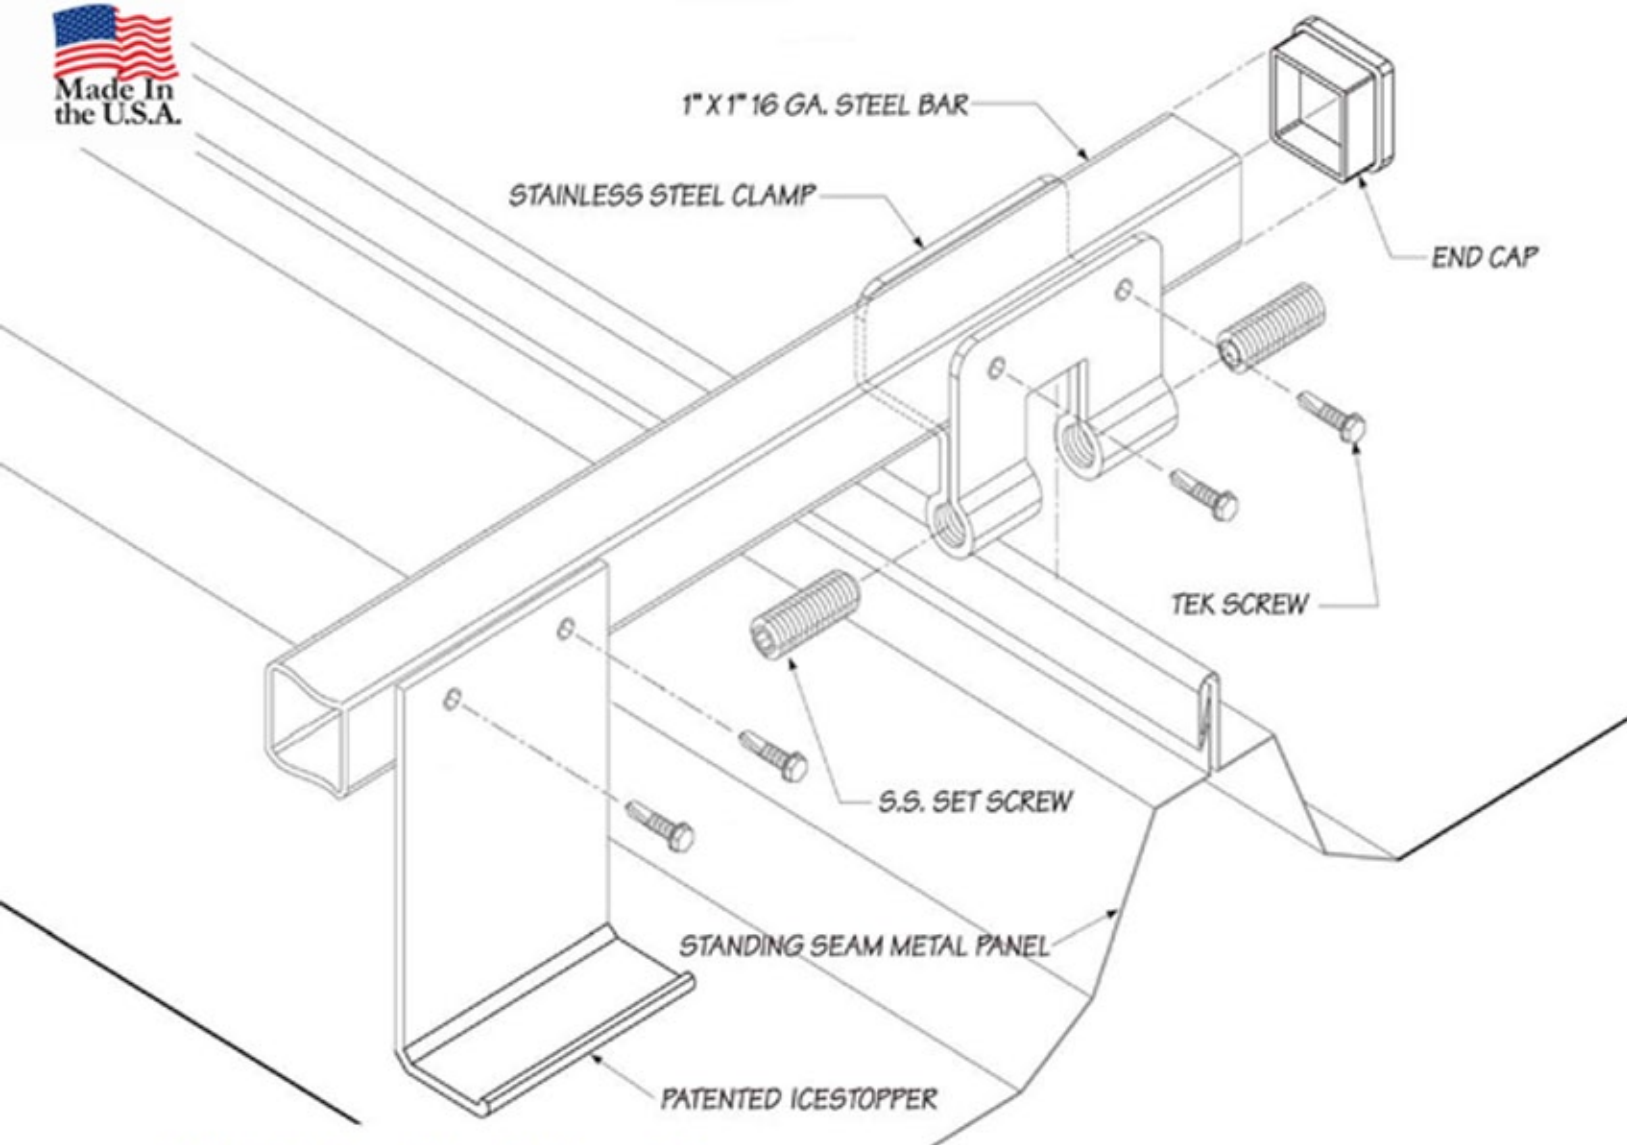

SnoBar

SN  **BLOX**
JAX

1 (800) 766-5291

(717) 737-4398

www.SNOBLOX-SNOJAX.com

Call Today For A Quote!

SnoBar is a year round snow retention solution available in 16 ga. mill finish, stainless steel, or custom matched powder coating. Systems can be designed for most roof panels with top-loading, non-penetrating, stainless steel clamp-on attachment or aluminum screw down colorbrackets. Optional Ice Stoppers can be used to prevent snow and ice from sliding under the rail for maximum holding efficiency. Our SnoBar systems include a transferable limited lifetime warranty on performance, parts and finish.